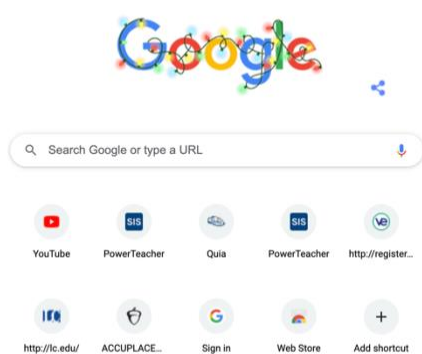

Gmail Images

Blown up “Google Waffle”