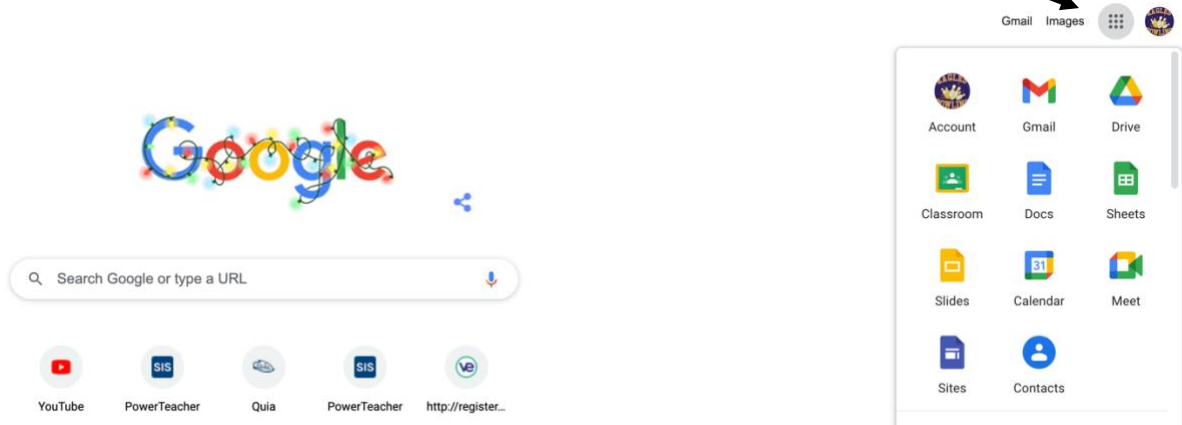

Google Classroom "How to sign-up for classes"

Step #3

1. After logging in with your **students BCUSD account**.
2. Click on the Google waffle to access your Google Applications.