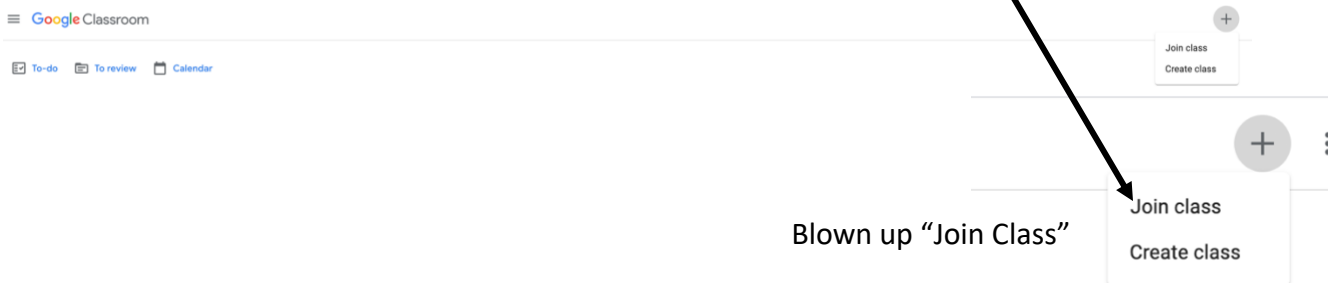

## Google Classroom "How to sign-up for classes"

### Step #3

1. After logging in with your **students BCUSD account**.
2. Click on the Google waffle to access your Google Applications.

### Step #4

1. Find the Classroom Application – it looks like this

### Step #5

1. Double click the Classroom Application to open Google Classroom.
2. When you open the app - at the top right-hand corner of the window find the giant "+ icon".
3. Click on the "+ Icon" and you should see the option "Join Class"